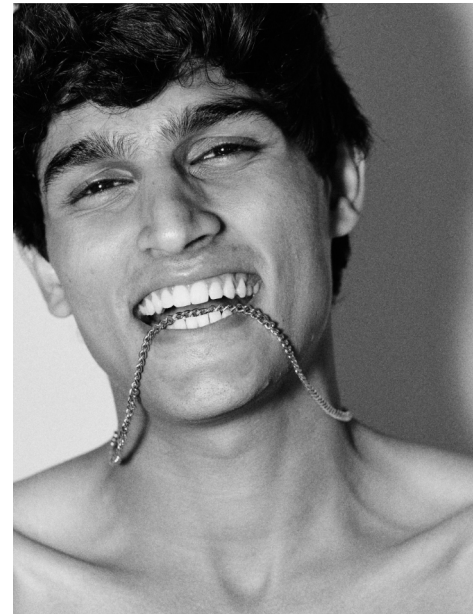

SOHAIL
SHAIKH.

HEIGHT **6'1"** CHEST **37"** | WAIST **29"** | SHOES **44** |
EYES **BROWN** | HAIR **DARK BROWN**

anonmodels.com

T +91 8652605011 Mumbai | Delhi @anonmodels.in
ksenia@anonmodels.com