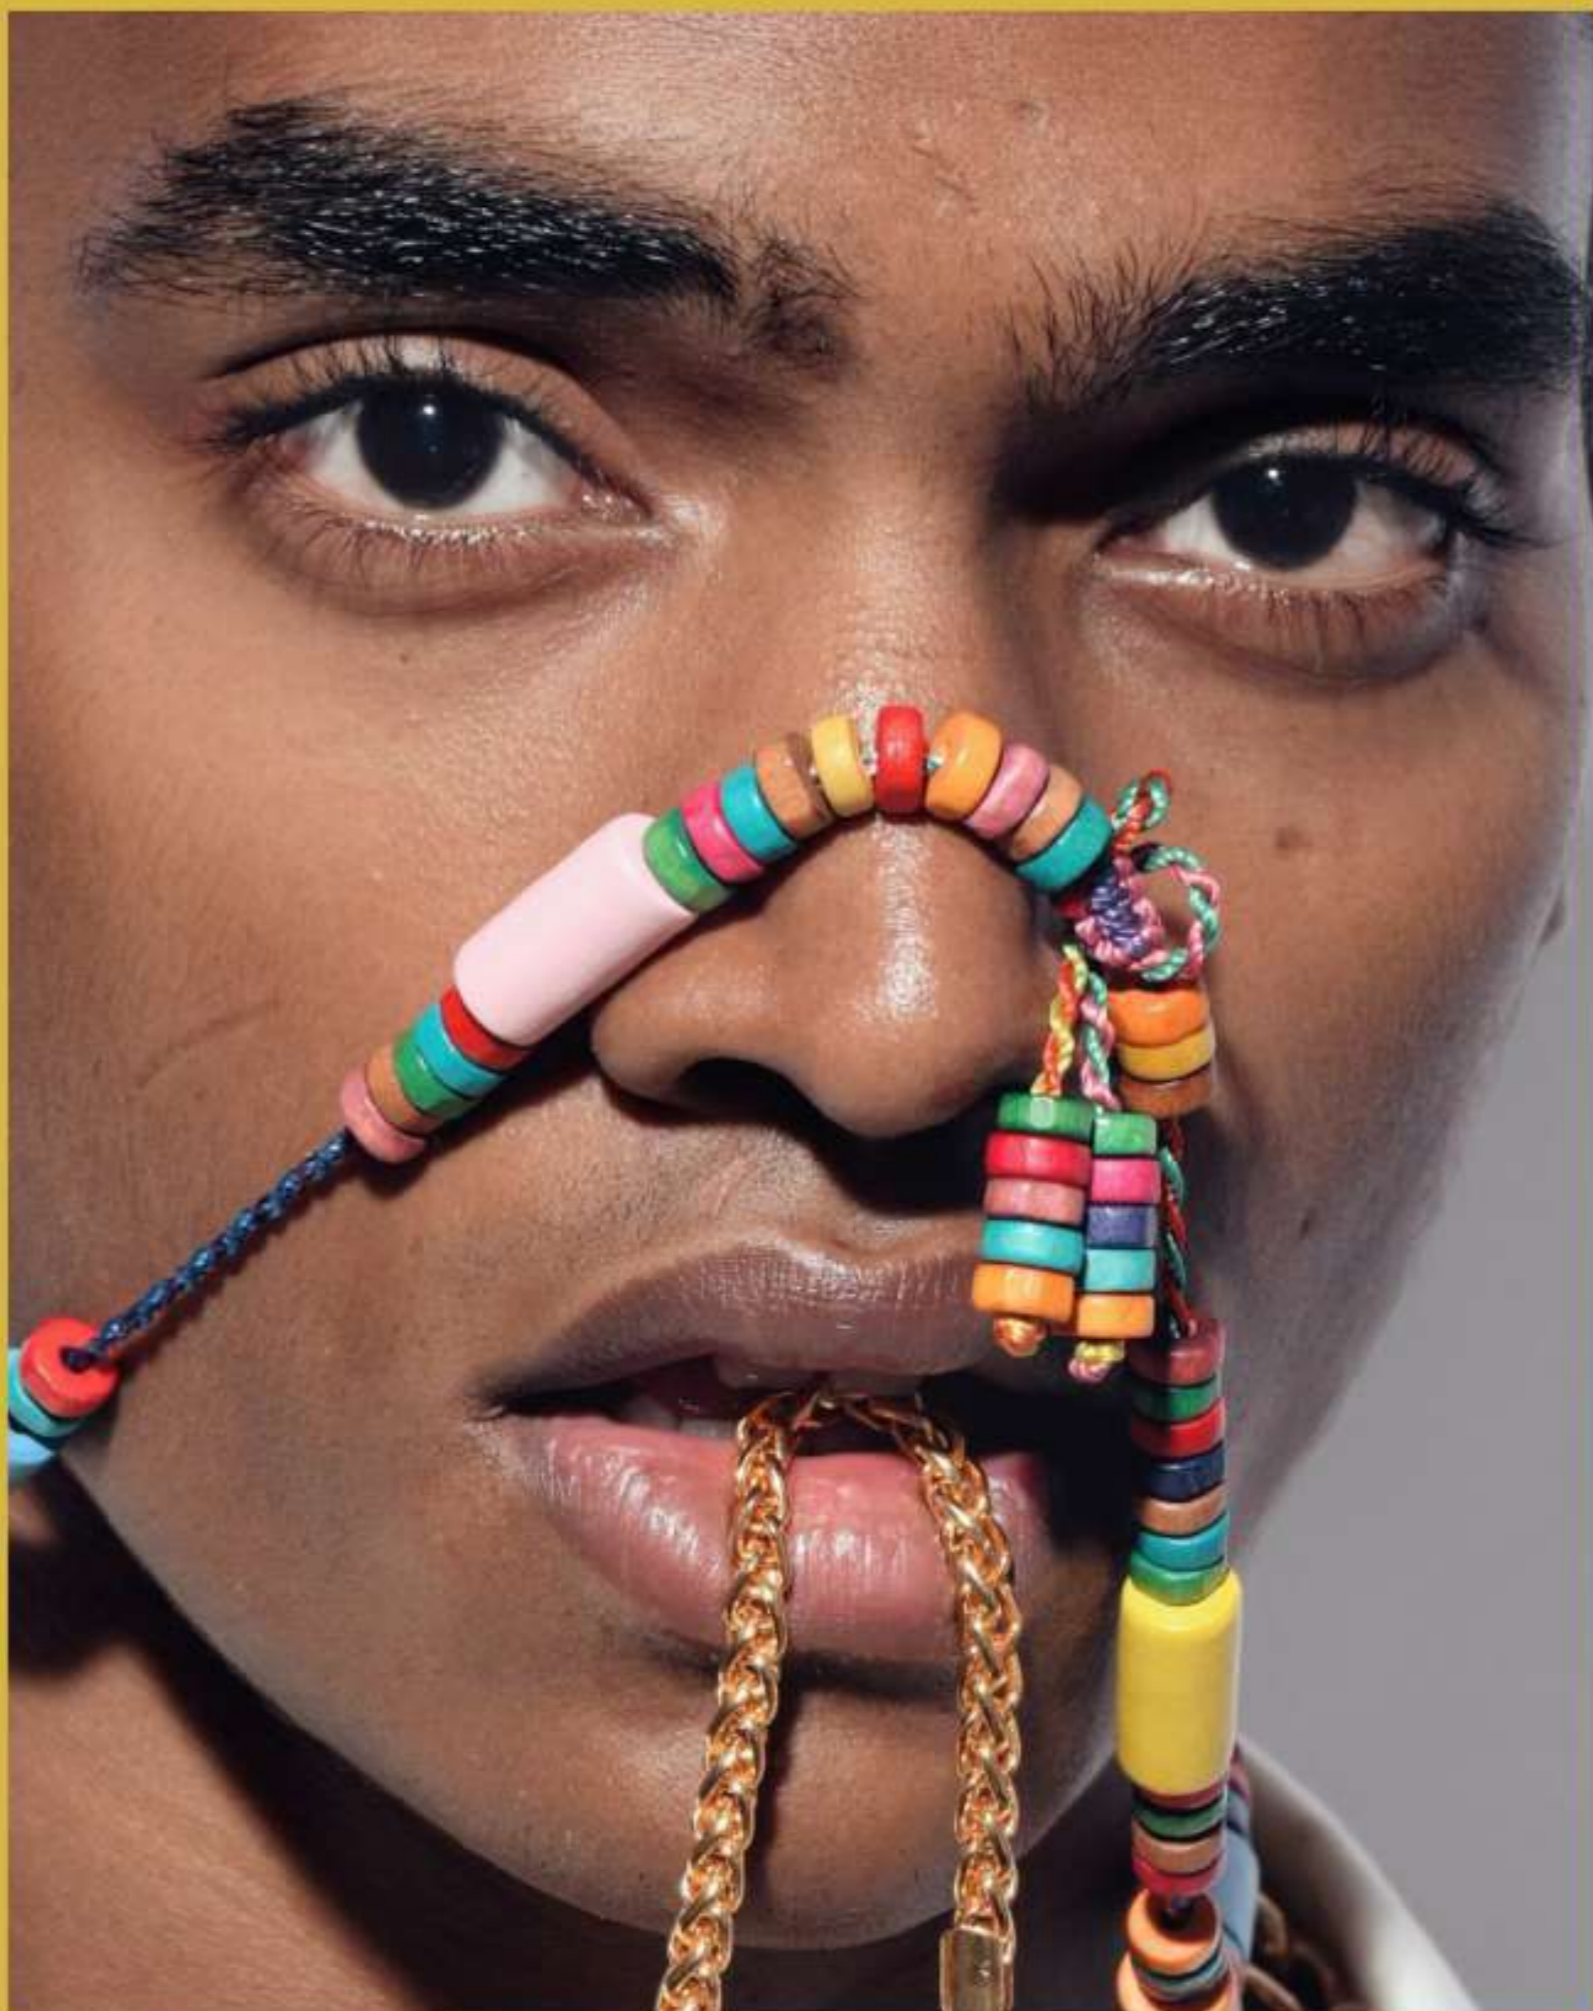

DEEPAK GUPTA

INDIA

PHOTOGRAPHY ARTIZINMYHEAD
MODEL DEEPAK GUPTA

DEEPAK GUPTA. HEIGHT 6'1½" CHEST 36 WAIST 29 HIPS 37 SHOE SIZE 44 TOP SIZE M BOTTOM SIZE 29/30 EYE COLOR BLACK HAIR COLOR DARK BROWN

Be REHANCE anonmodels

E-MAIL models@anonmodels.com

PINTEREST anonmodels

INSTAGRAM anonmodels.in

FACEBOOK anonmodels