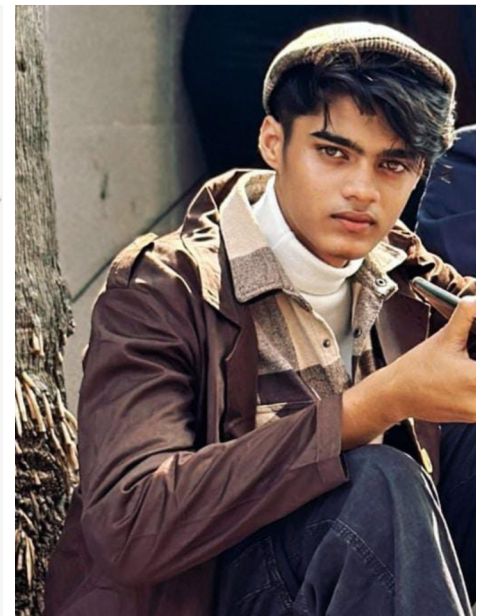

anonmodels.com

RISHAB
SHARMA.

HEIGHT 5'11" | CHEST 34" | WAIST 27" | SHOES 43 |
EYES BROWN | HAIR BLACK

anonmodels.com

T +91 8652605011 | Mumbai | Delhi | @anonmodels.in
ksenia@anonmodels.com