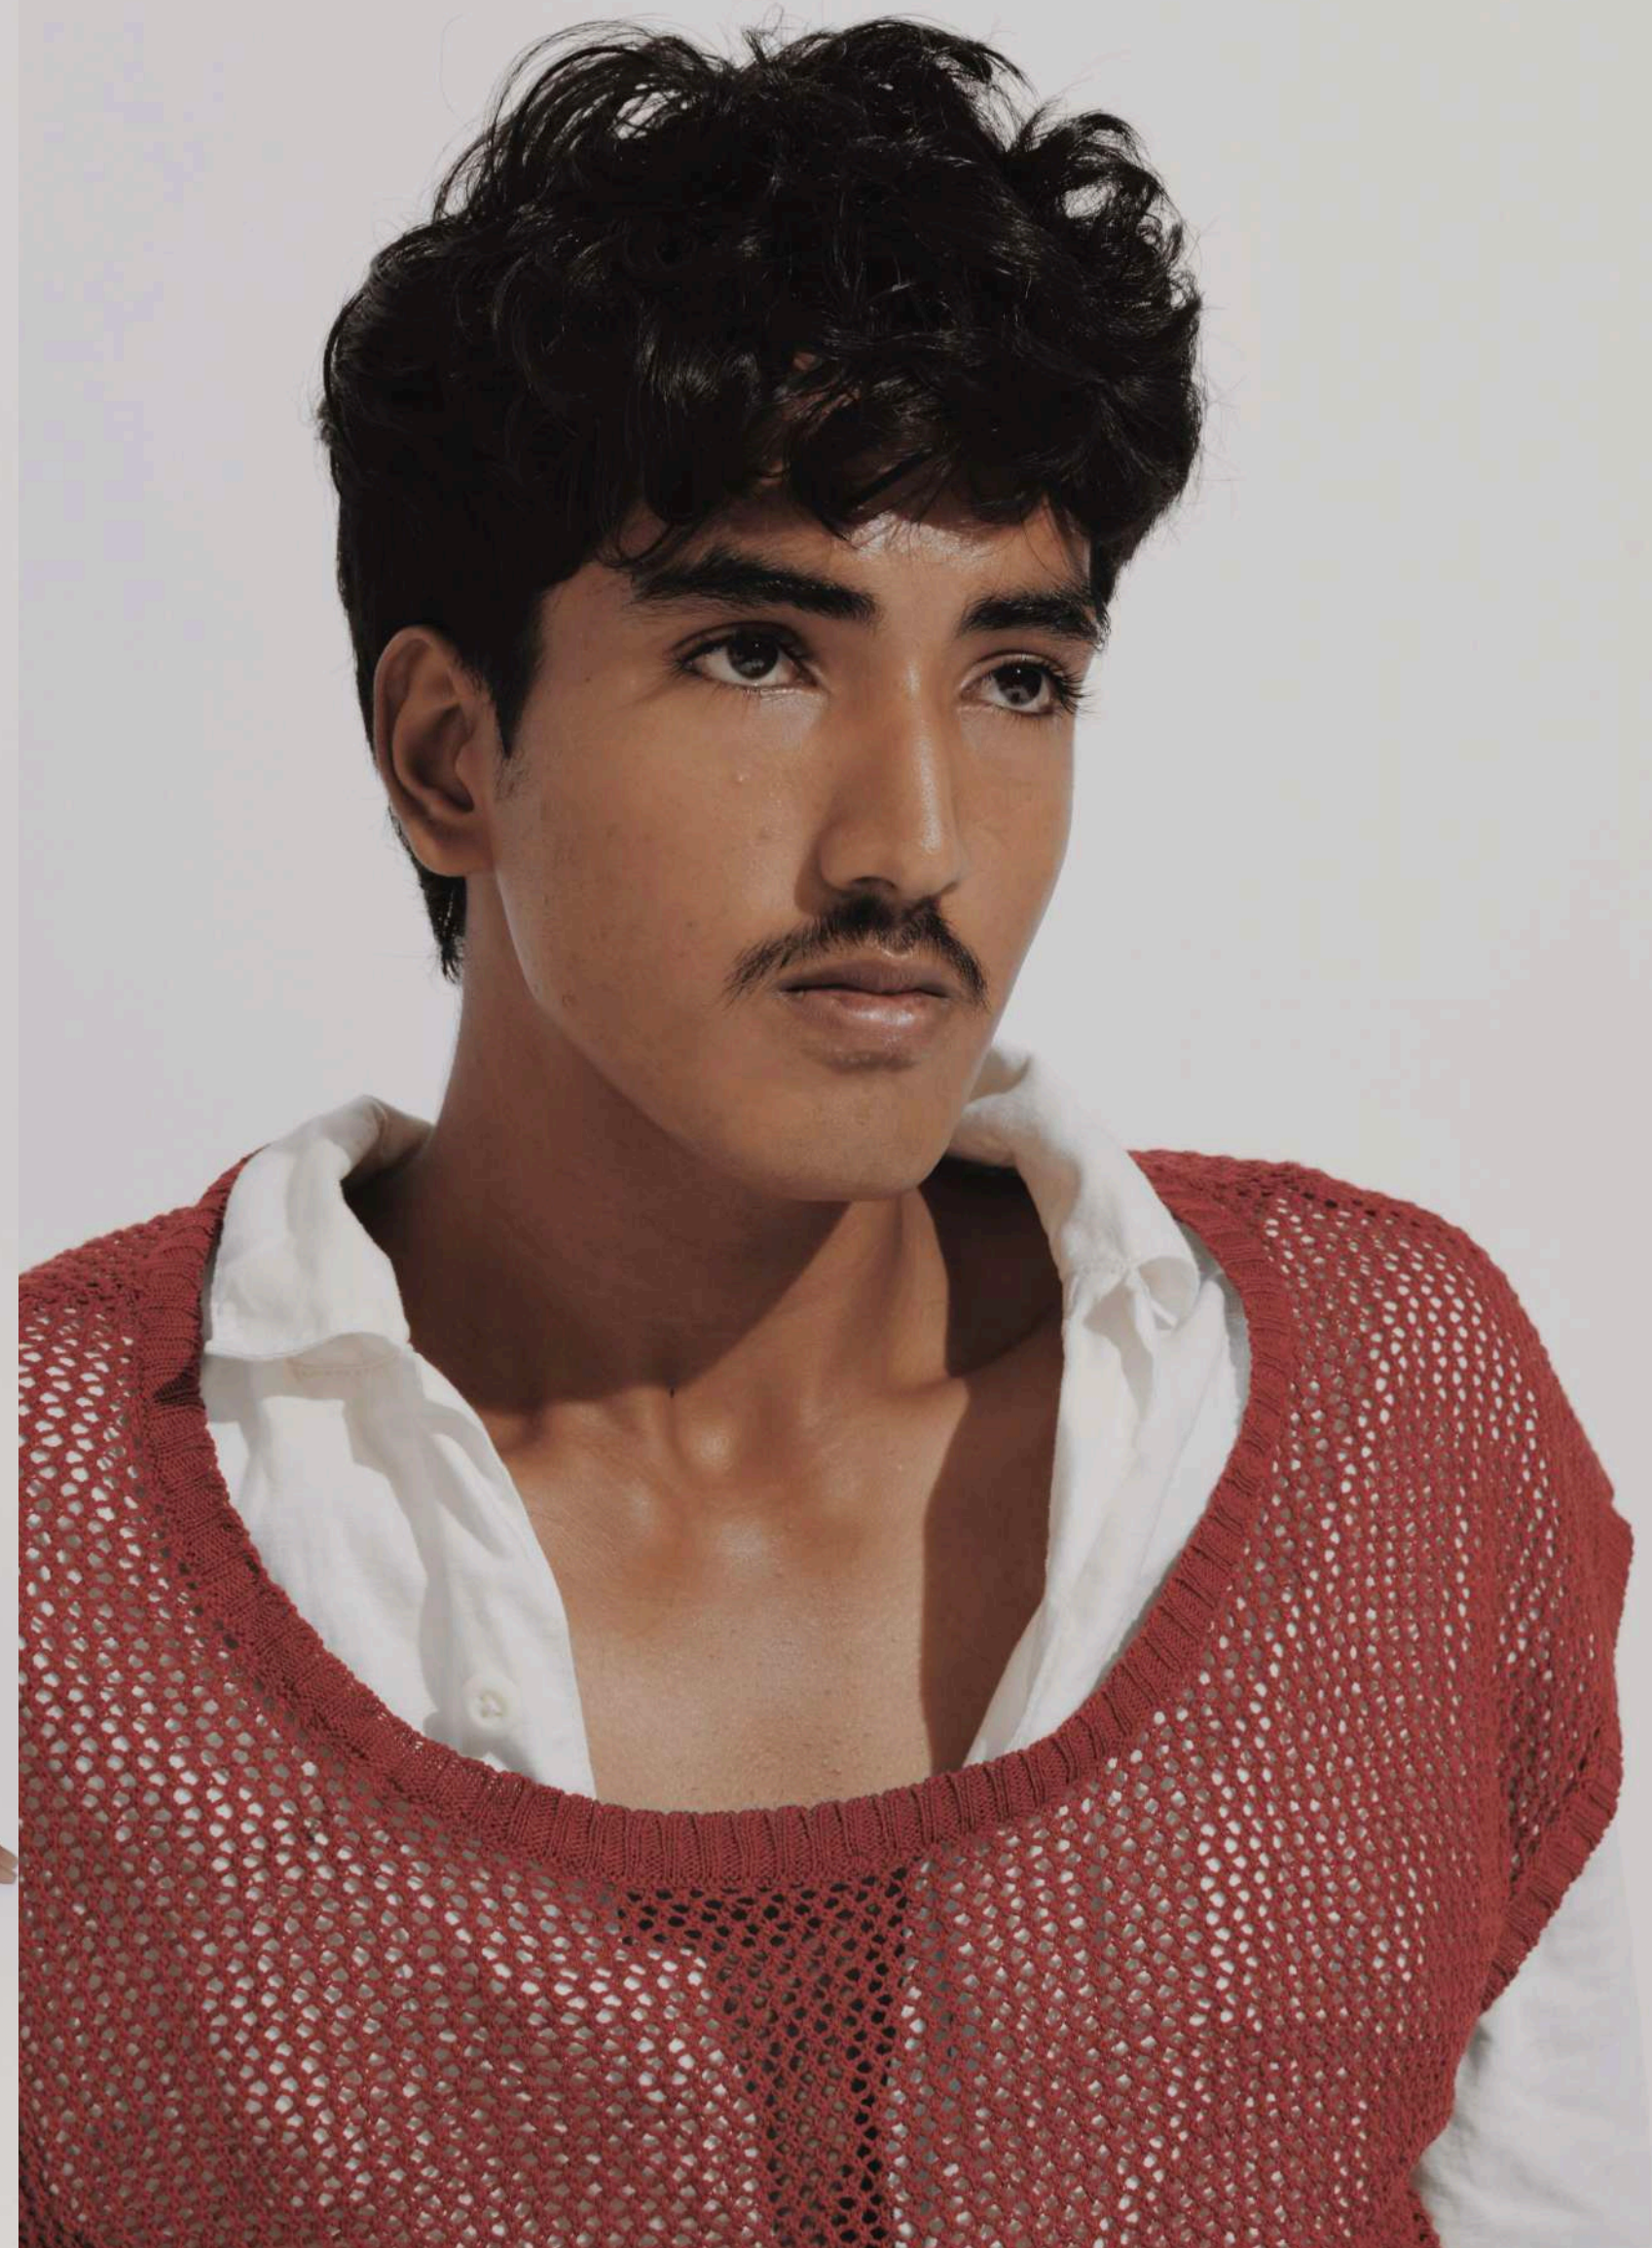

CREATIVE DIRECTOR

DEEPAK SINGH

DEEPAK SENAPATHI. HEIGHT 6'2" CHEST 38 WAIST 30 HIPS 39 SHOE SIZE 44 TOP SIZE M BOTTOM SIZE 31/32 EYE COLOR BLACK HAIR COLOR DARK BROWN

Bē BEHANCE
anonmodels

E-MAIL
models@anonmodels.com

PINTEREST
anonmodels

models.

INSTAGRAM
anonmodels.in

FACEBOOK
anonmodels

DEEPAK SENAPATHI. HEIGHT 6'2" CHEST 38 WAIST 30 HIPS 39 SHOE SIZE 44 TOP SIZE M BOTTOM SIZE 31/32 EYE COLOR BLACK HAIR COLOR DARK BROWN

Be BEHANCE
anonmodels

✉ E-MAIL
models@anonmodels.com

P PINTEREST
anonmodels

models.

IG INSTAGRAM
anonmodels.in

f FACEBOOK
anonmodels

DEEPAK SENAPATHI. HEIGHT 6'2" CHEST 38 WAIST 30 HIPS 39 SHOE SIZE 44 TOP SIZE M BOTTOM SIZE 31/32 EYE COLOR BLACK HAIR COLOR DARK BROWN