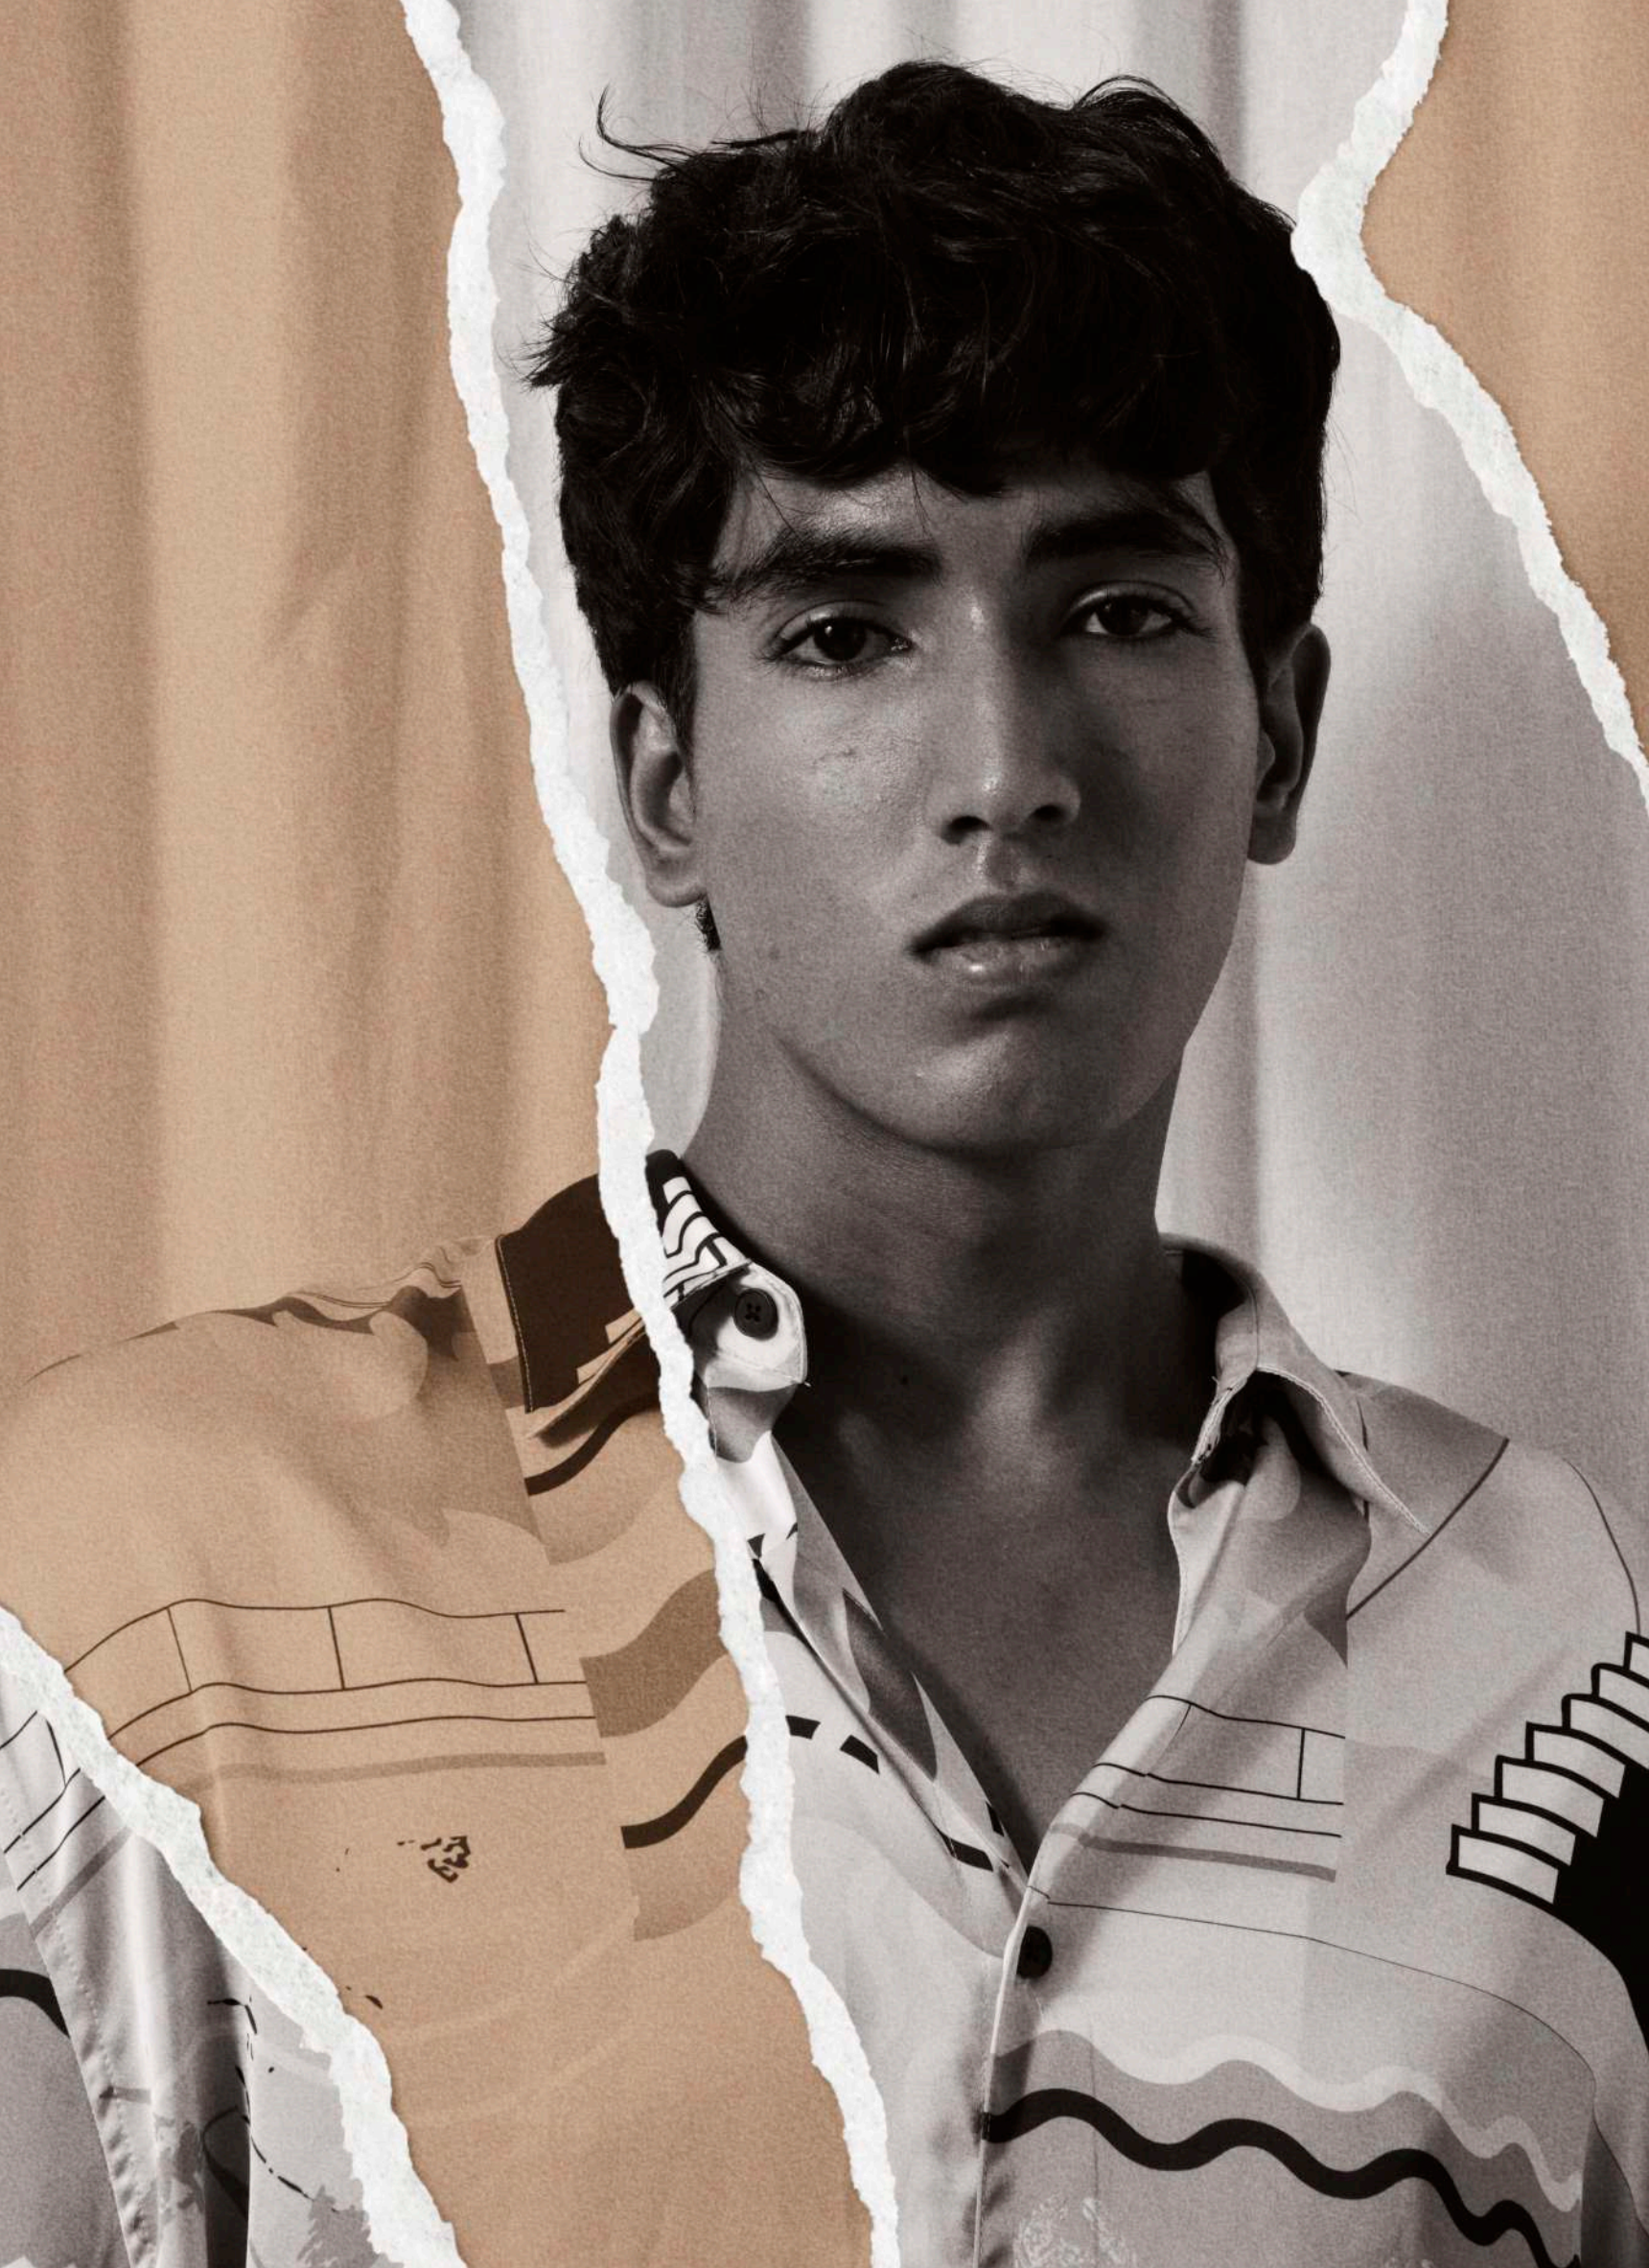

CREATIVE DIRECTOR

DEEPAK SINGH

DEEPAK SENAPATHI. HEIGHT 6'2" CHEST 38 WAIST 30 HIPS 39 SHOE SIZE 44 TOP SIZE M BOTTOM SIZE 31/32 EYE COLOR BLACK HAIR COLOR DARK BROWN

Bē BEHANCE
anonmodels

E-MAIL
models@anonmodels.com

PINTEREST
anonmodels

models.

INSTAGRAM
anonmodels.in

FACEBOOK
anonmodels

DEEPAK SENAPATHI. HEIGHT 6'2" CHEST 38 WAIST 30 HIPS 39 SHOE SIZE 44 TOP SIZE M BOTTOM SIZE 31/32 EYE COLOR BLACK HAIR COLOR DARK BROWN