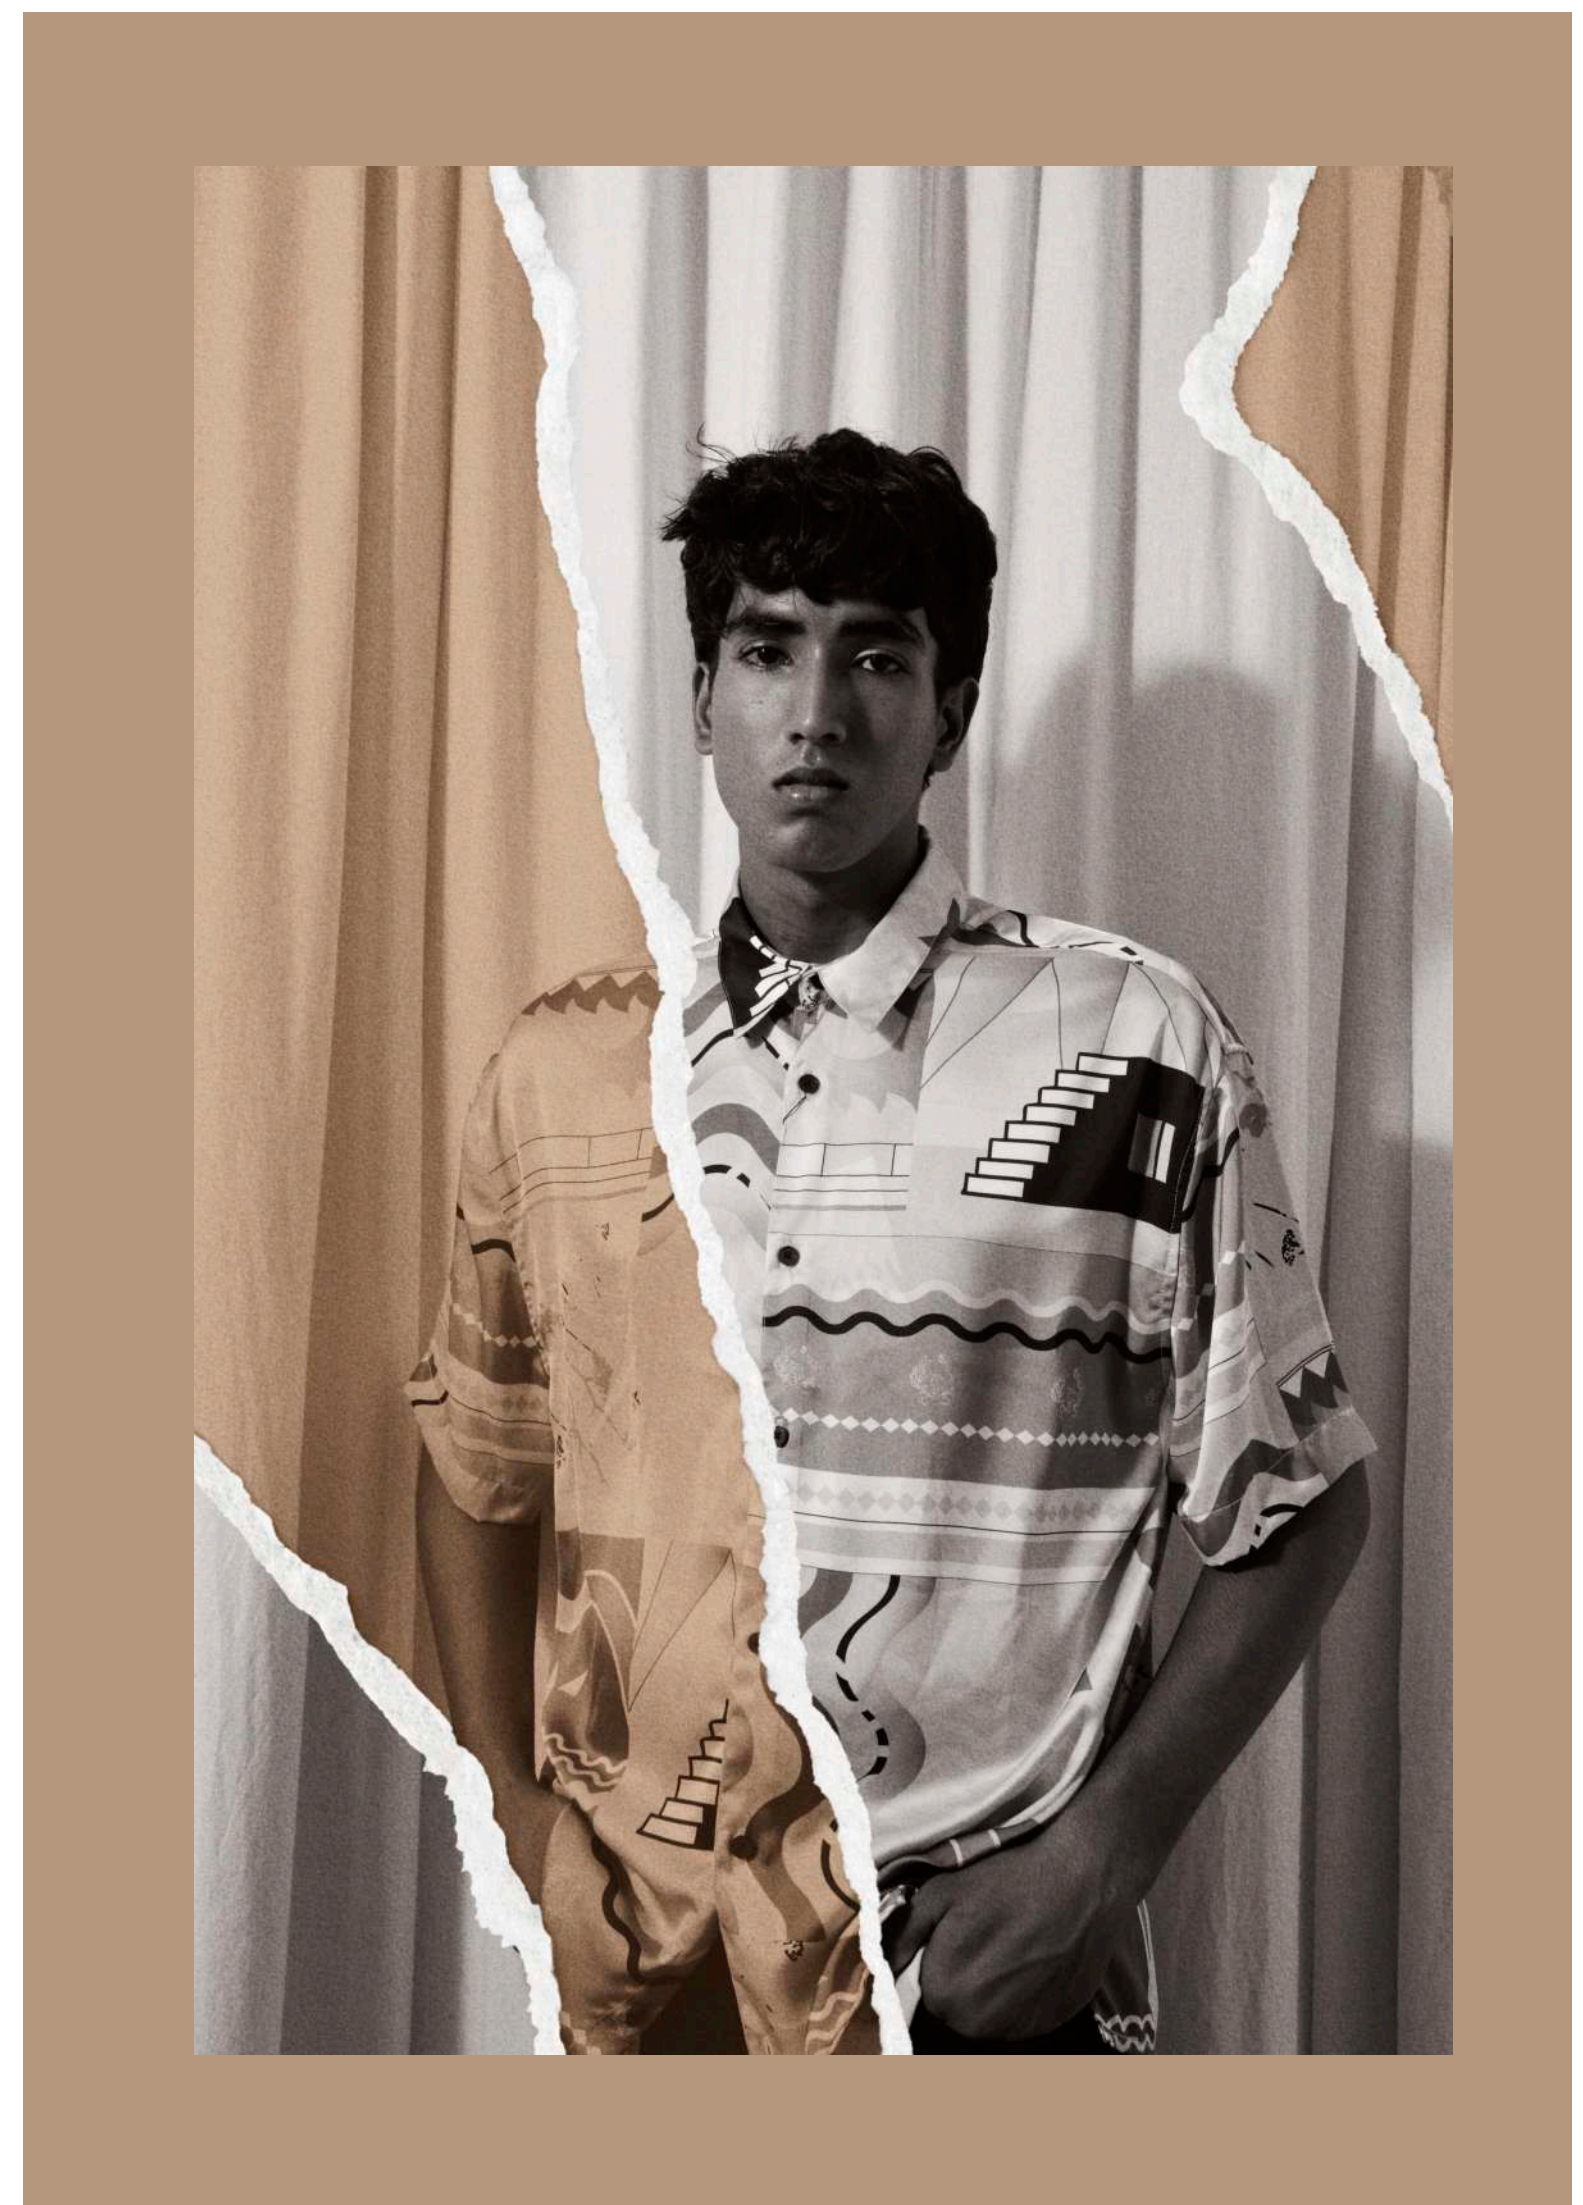

DEEPAK SENAPATHI. HEIGHT 6'2" CHEST 38 WAIST 30 HIPS 39 SHOE SIZE 44 TOP SIZE M BOTTOM SIZE 31/32 EYE COLOR BLACK HAIR COLOR DARK BROWN

Bē BEHANCE
anonmodels

✉ E-MAIL
models@anonmodels.com

P PINTEREST
anonmodels

models.

Instagram
anonmodels.in

f FACEBOOK
anonmodels