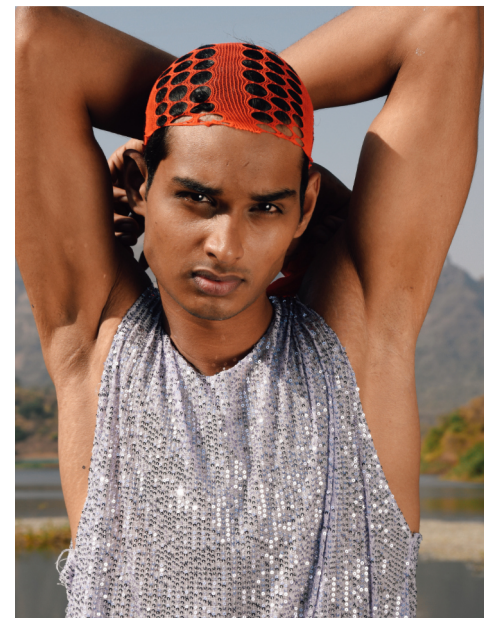

Schön!

SHUBHAM
NAIDKAR.

HEIGHT 6'2" | CHEST 37" | WAIST 29" | SHOES 44 |
EYES BROWN | HAIR DARK BROWN

anonmodels.com

T +91 8652605011 | Mumbai | Delhi | @anonmodels.in
ksenia@anonmodels.com