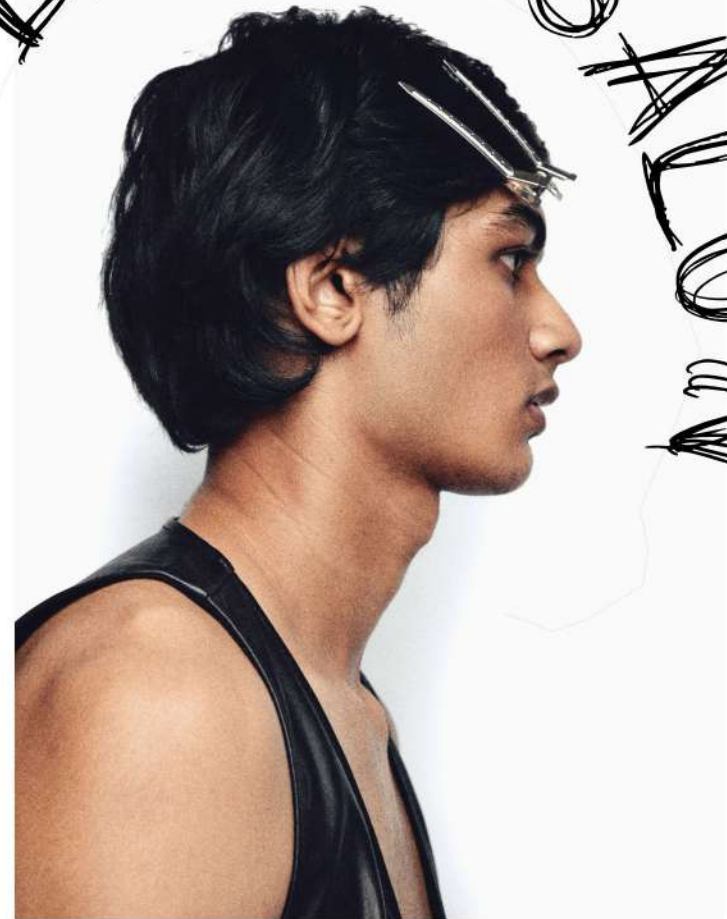

BEAUTY SHOWS
NOW