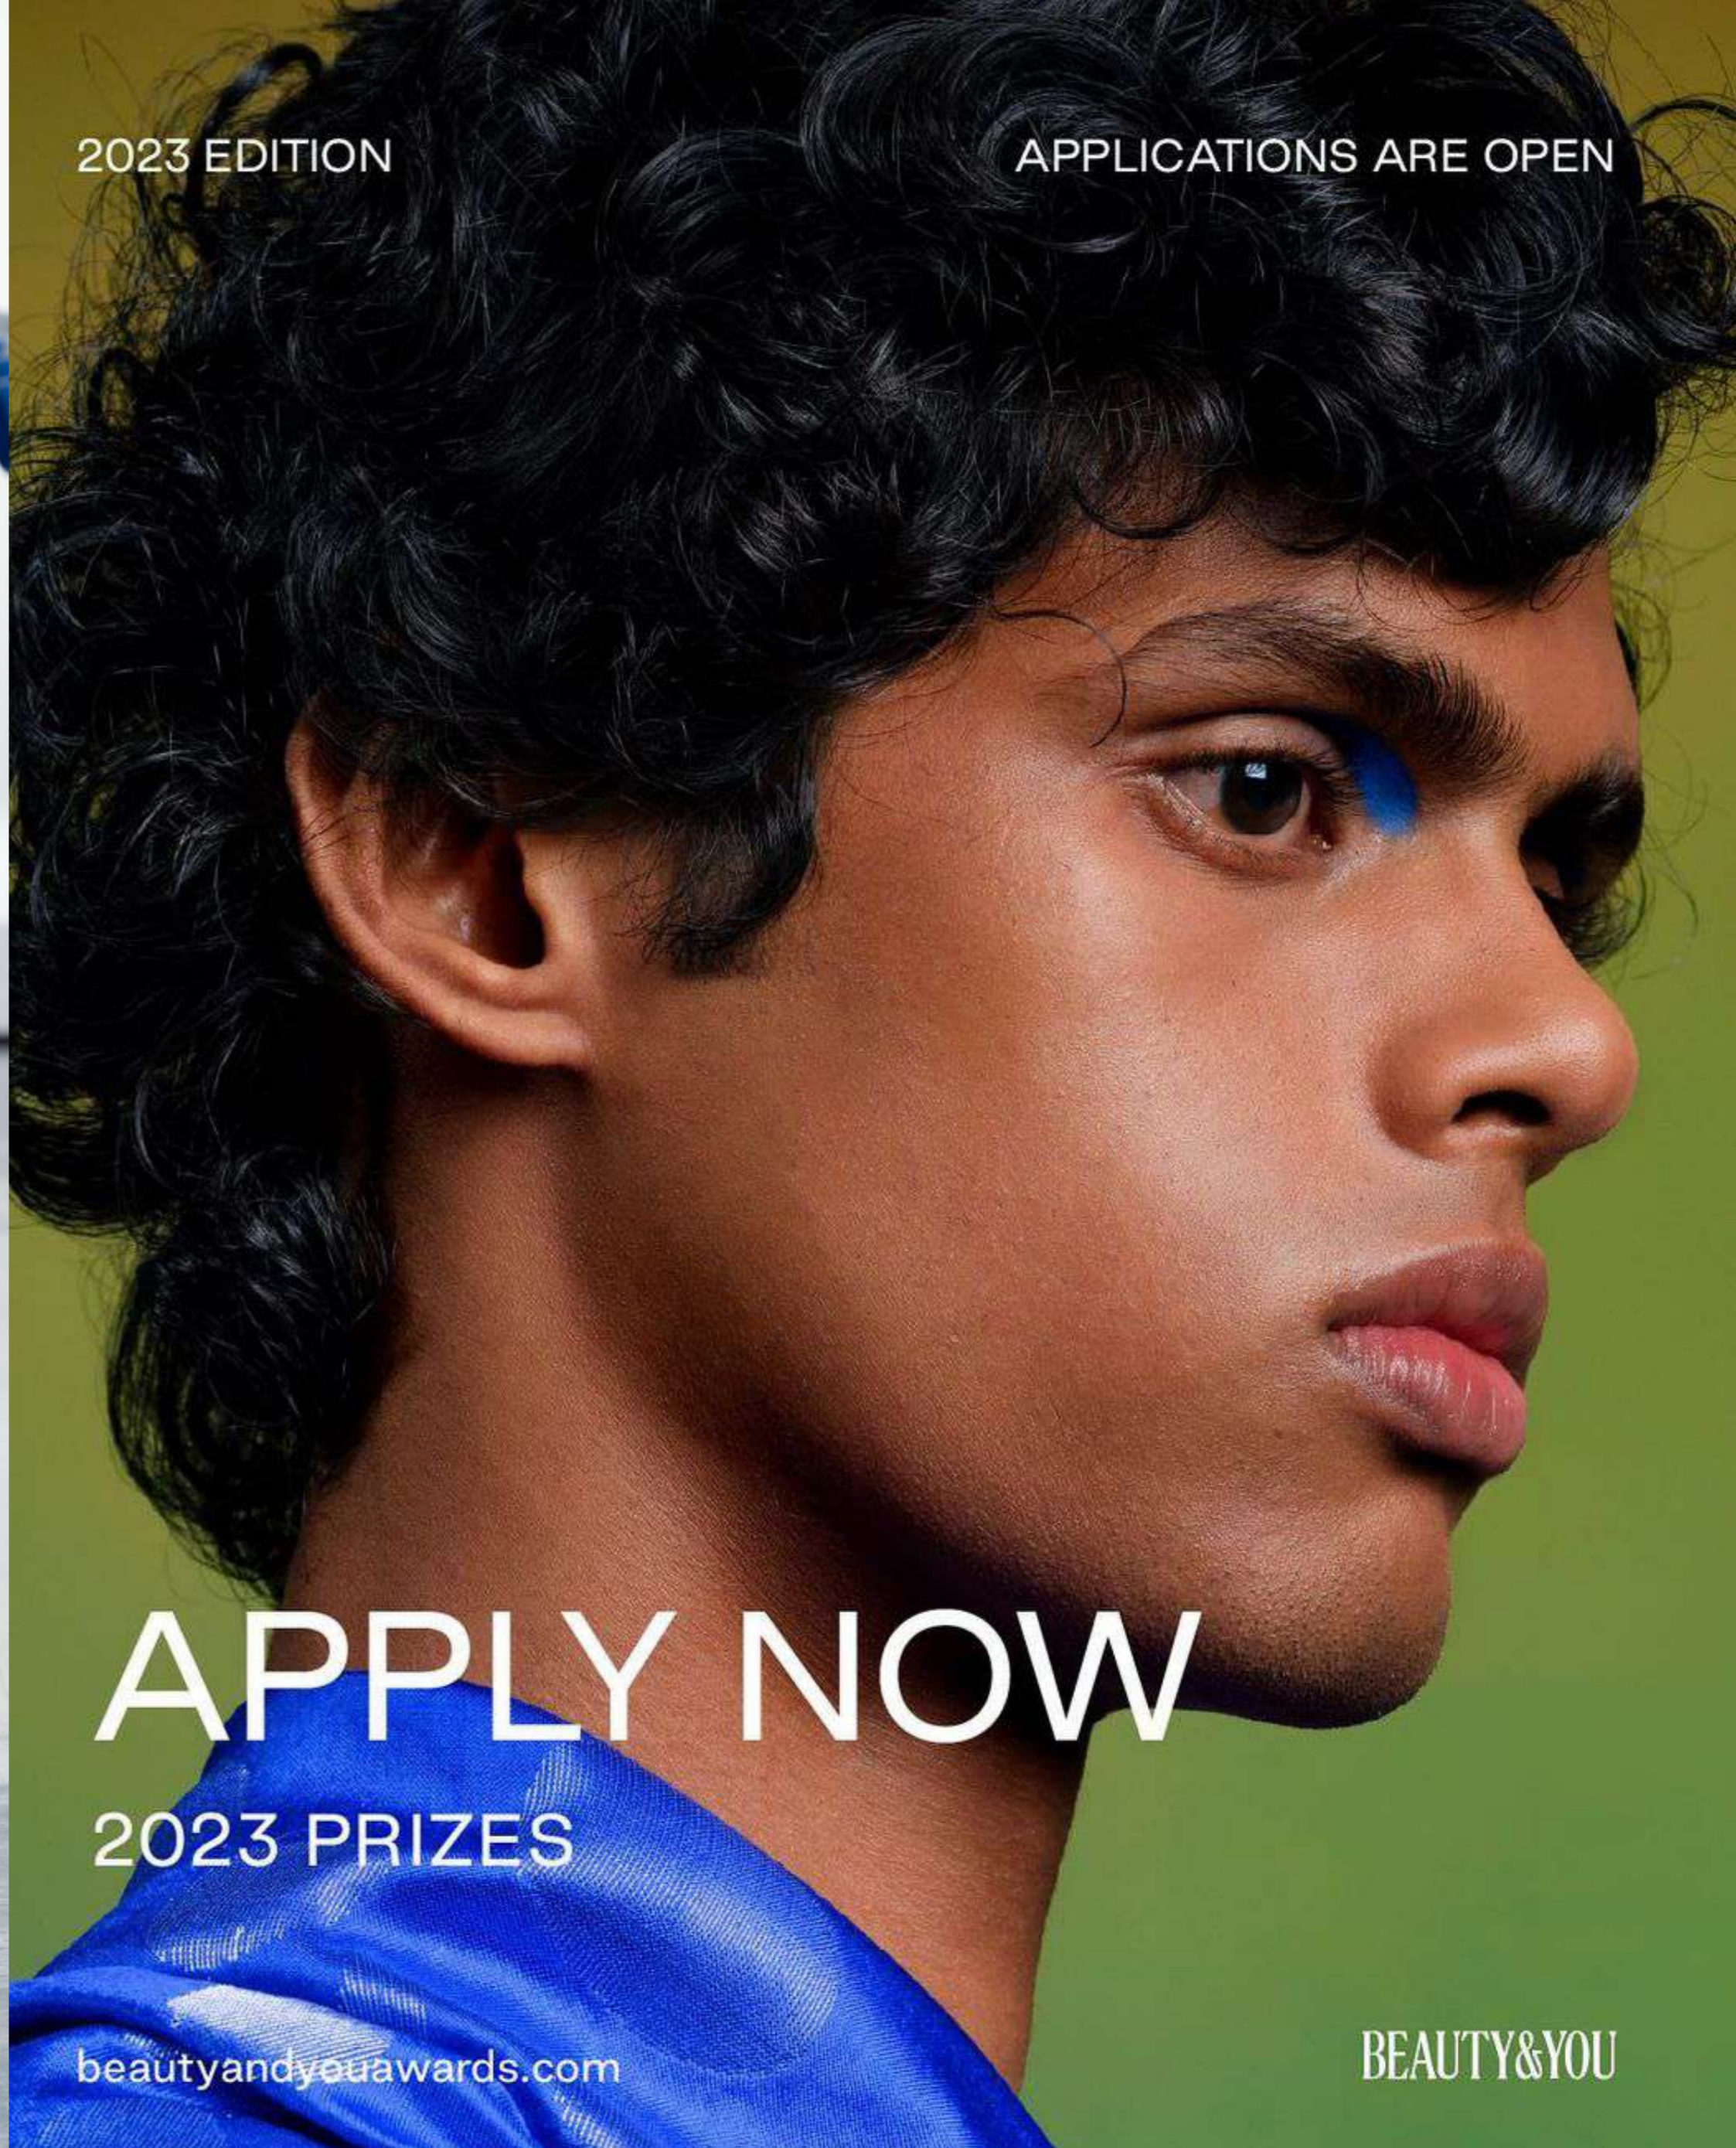

2023 EDITION

APPLICATIONS ARE OPEN