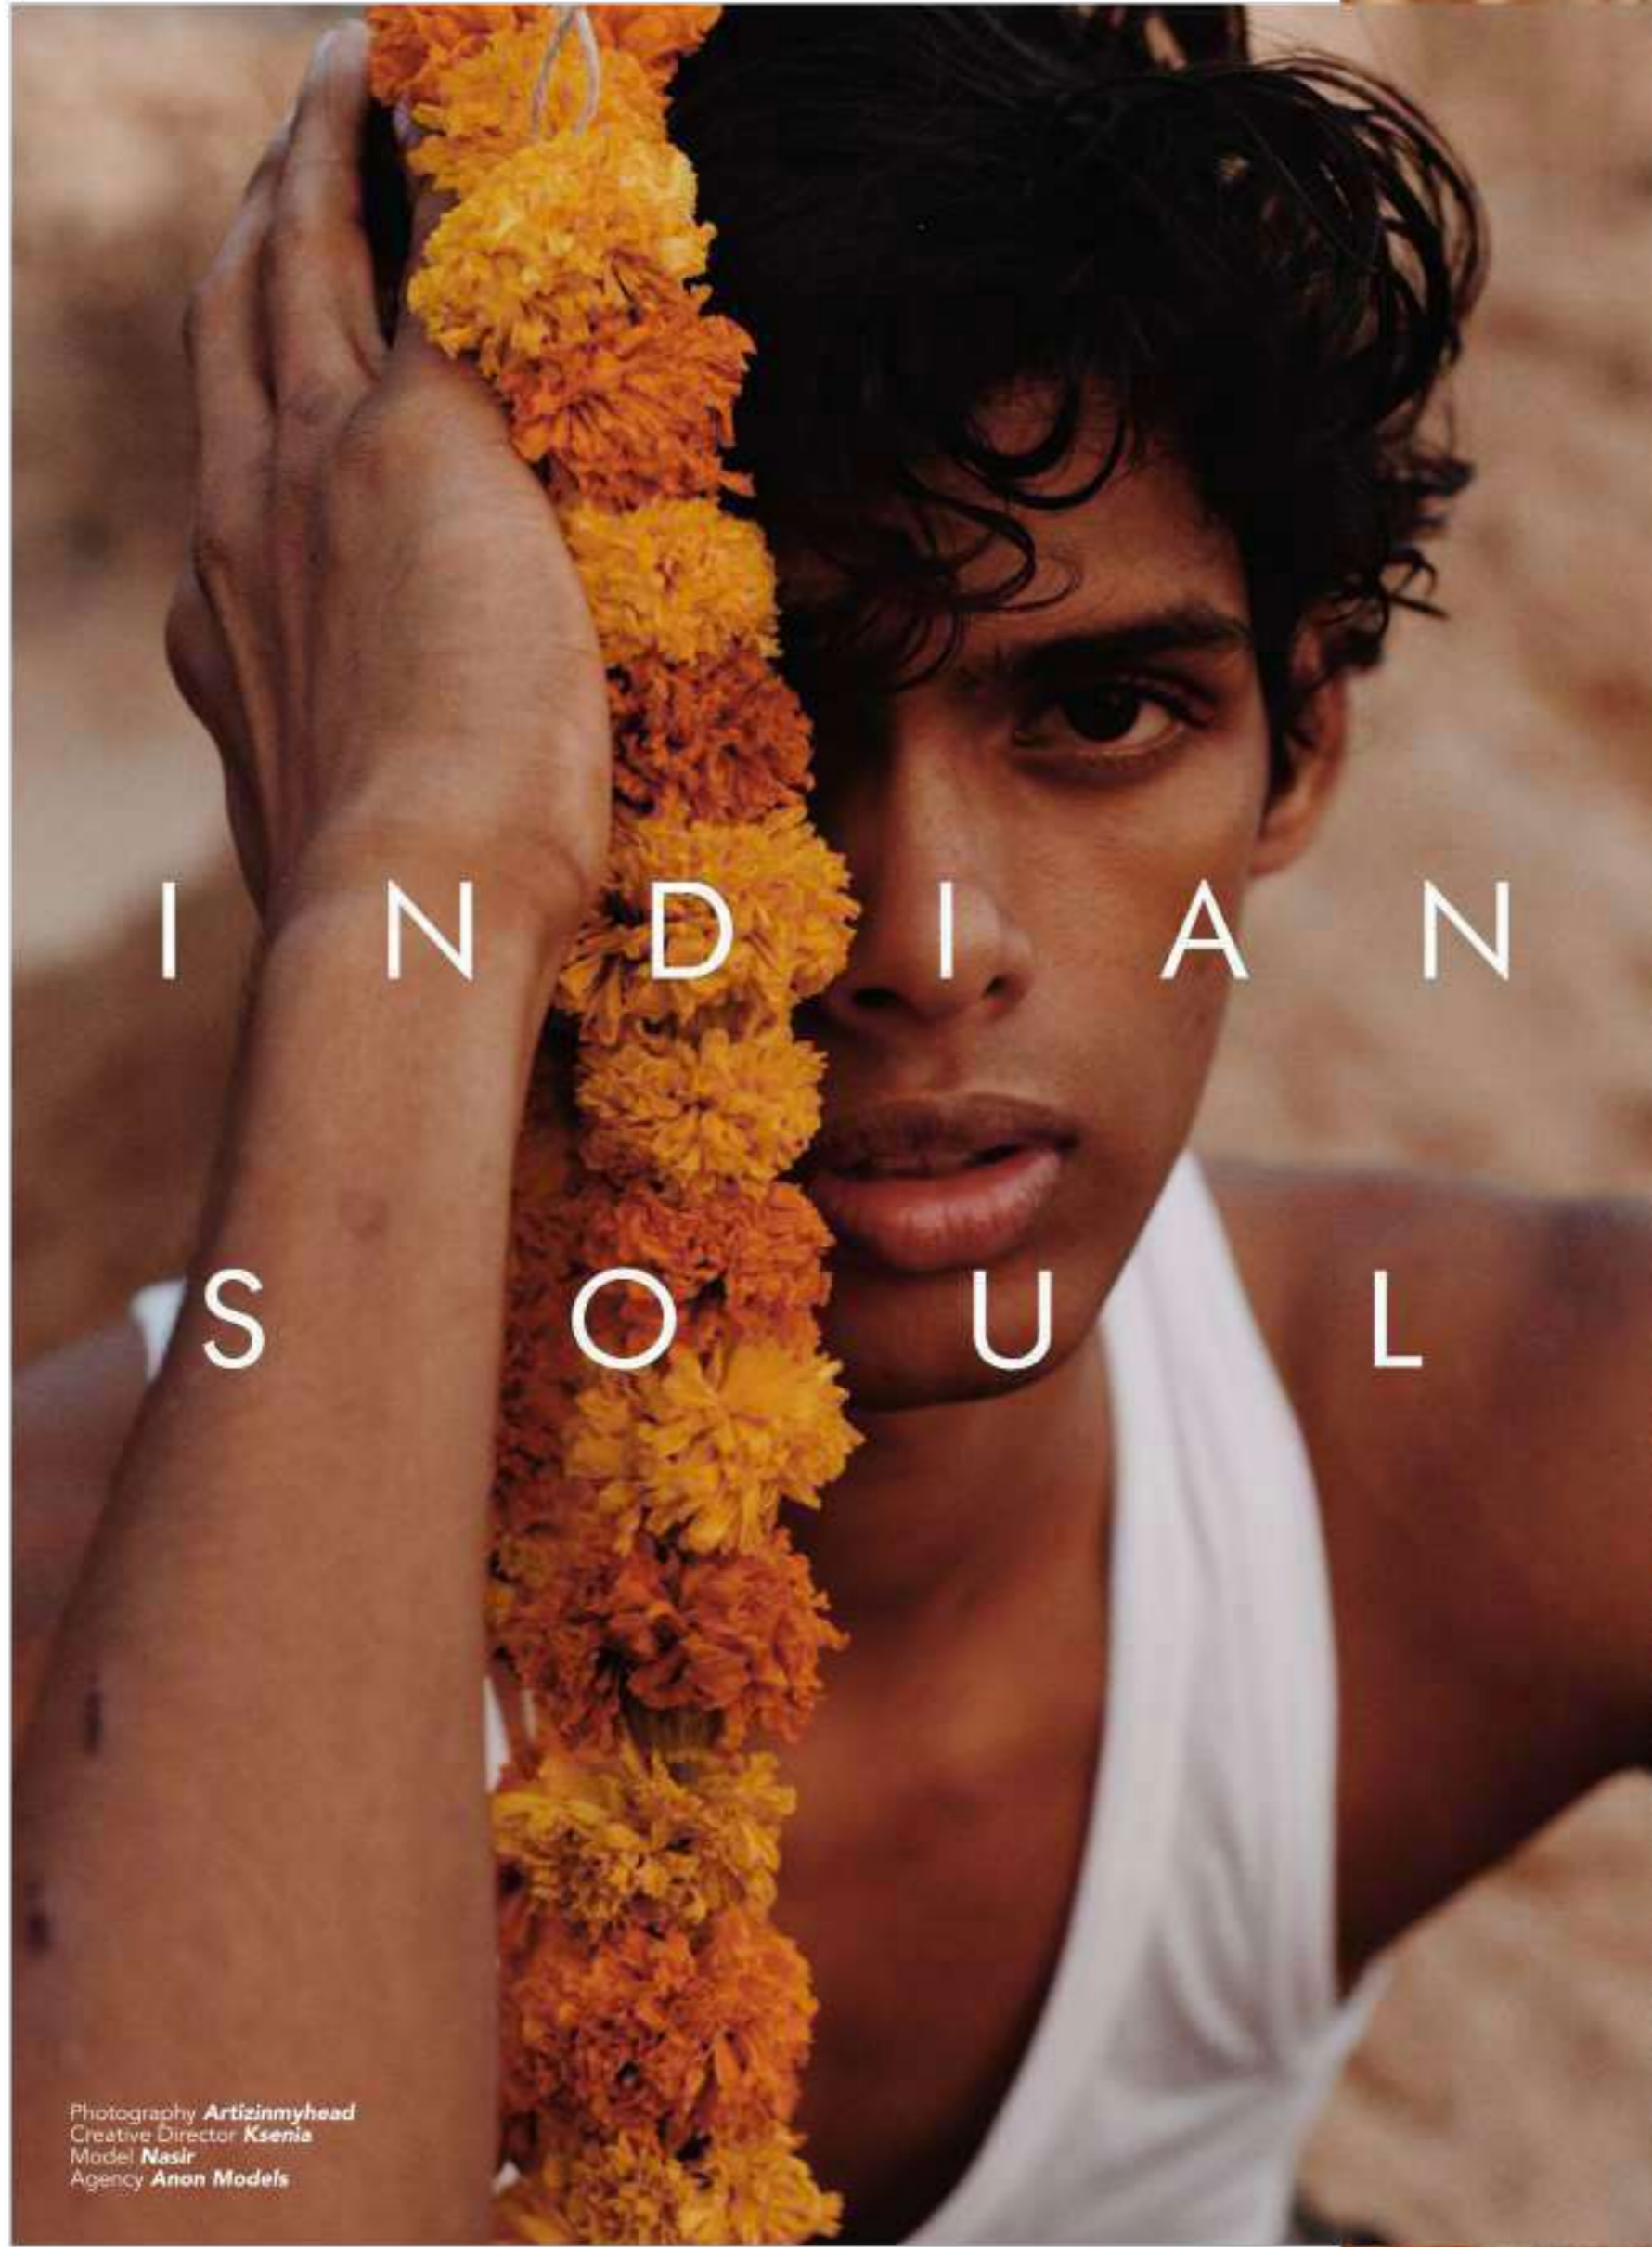

I N D I A N
S O U L

Photography **Artizinmyhead**
Creative Director **Ksenia**
Model **Nasir**
Agency **Anon Models**

NASIR CHAUDHARY. HEIGHT 6'11/2" CHEST 37 WAIST 30 HIPS 36 SHOE SIZE 43 TOP SIZE M BOTTOM SIZE 29 EYE COLOR BLACK HAIR COLOR DARK BROWN

Bē BEHANCE anonmodels

E-MAIL models@anonmodels.com

PINTEREST anonmodels

INSTAGRAM anonmodels.in

FACEBOOK anonmodels