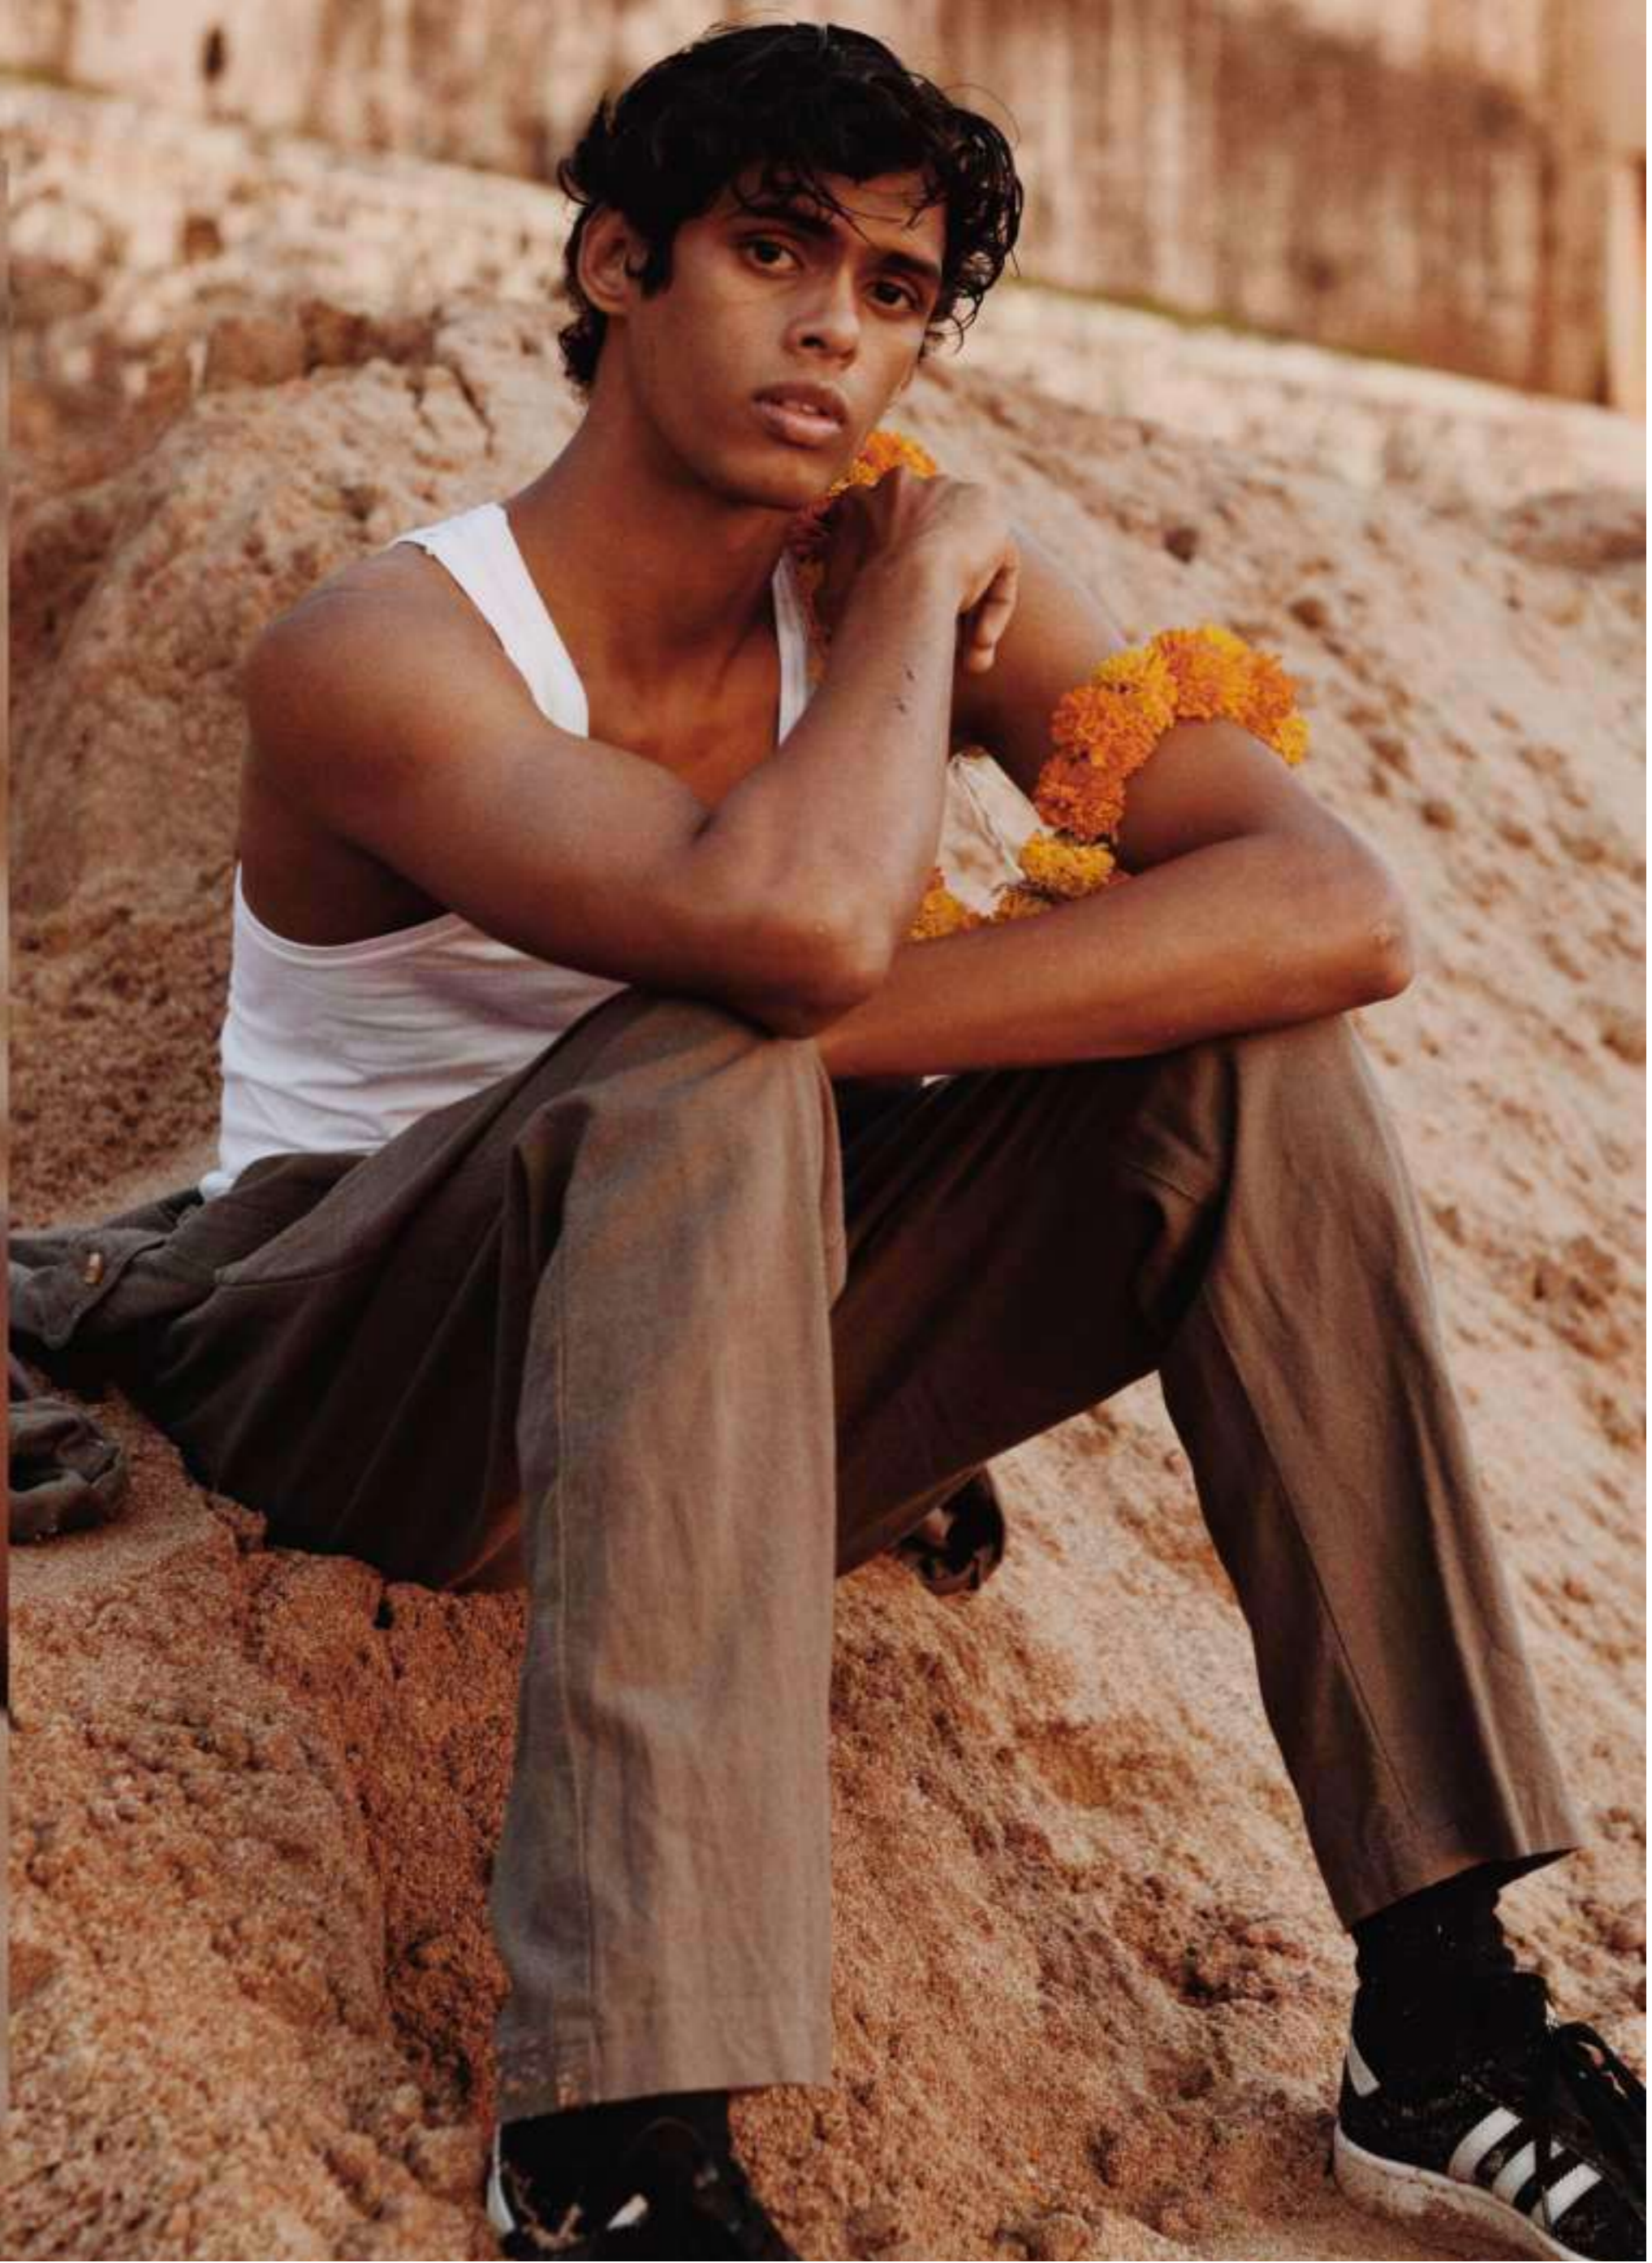

I N D I A N
S O U L

Photography **Artizinmyhead**
Creative Director **Ksenia**
Model **Nasir**
Agency **Anon Models**

NASIR CHAUDHARY. HEIGHT 6'11/2" CHEST 37 WAIST 30 HIPS 36 SHOE SIZE 43 TOP SIZE M BOTTOM SIZE 29 EYE COLOR BLACK HAIR COLOR DARK BROWN

Bē BEHANCE anonmodels

E-MAIL models@anonmodels.com

PINTEREST anonmodels

INSTAGRAM anonmodels.in

FACEBOOK anonmodels