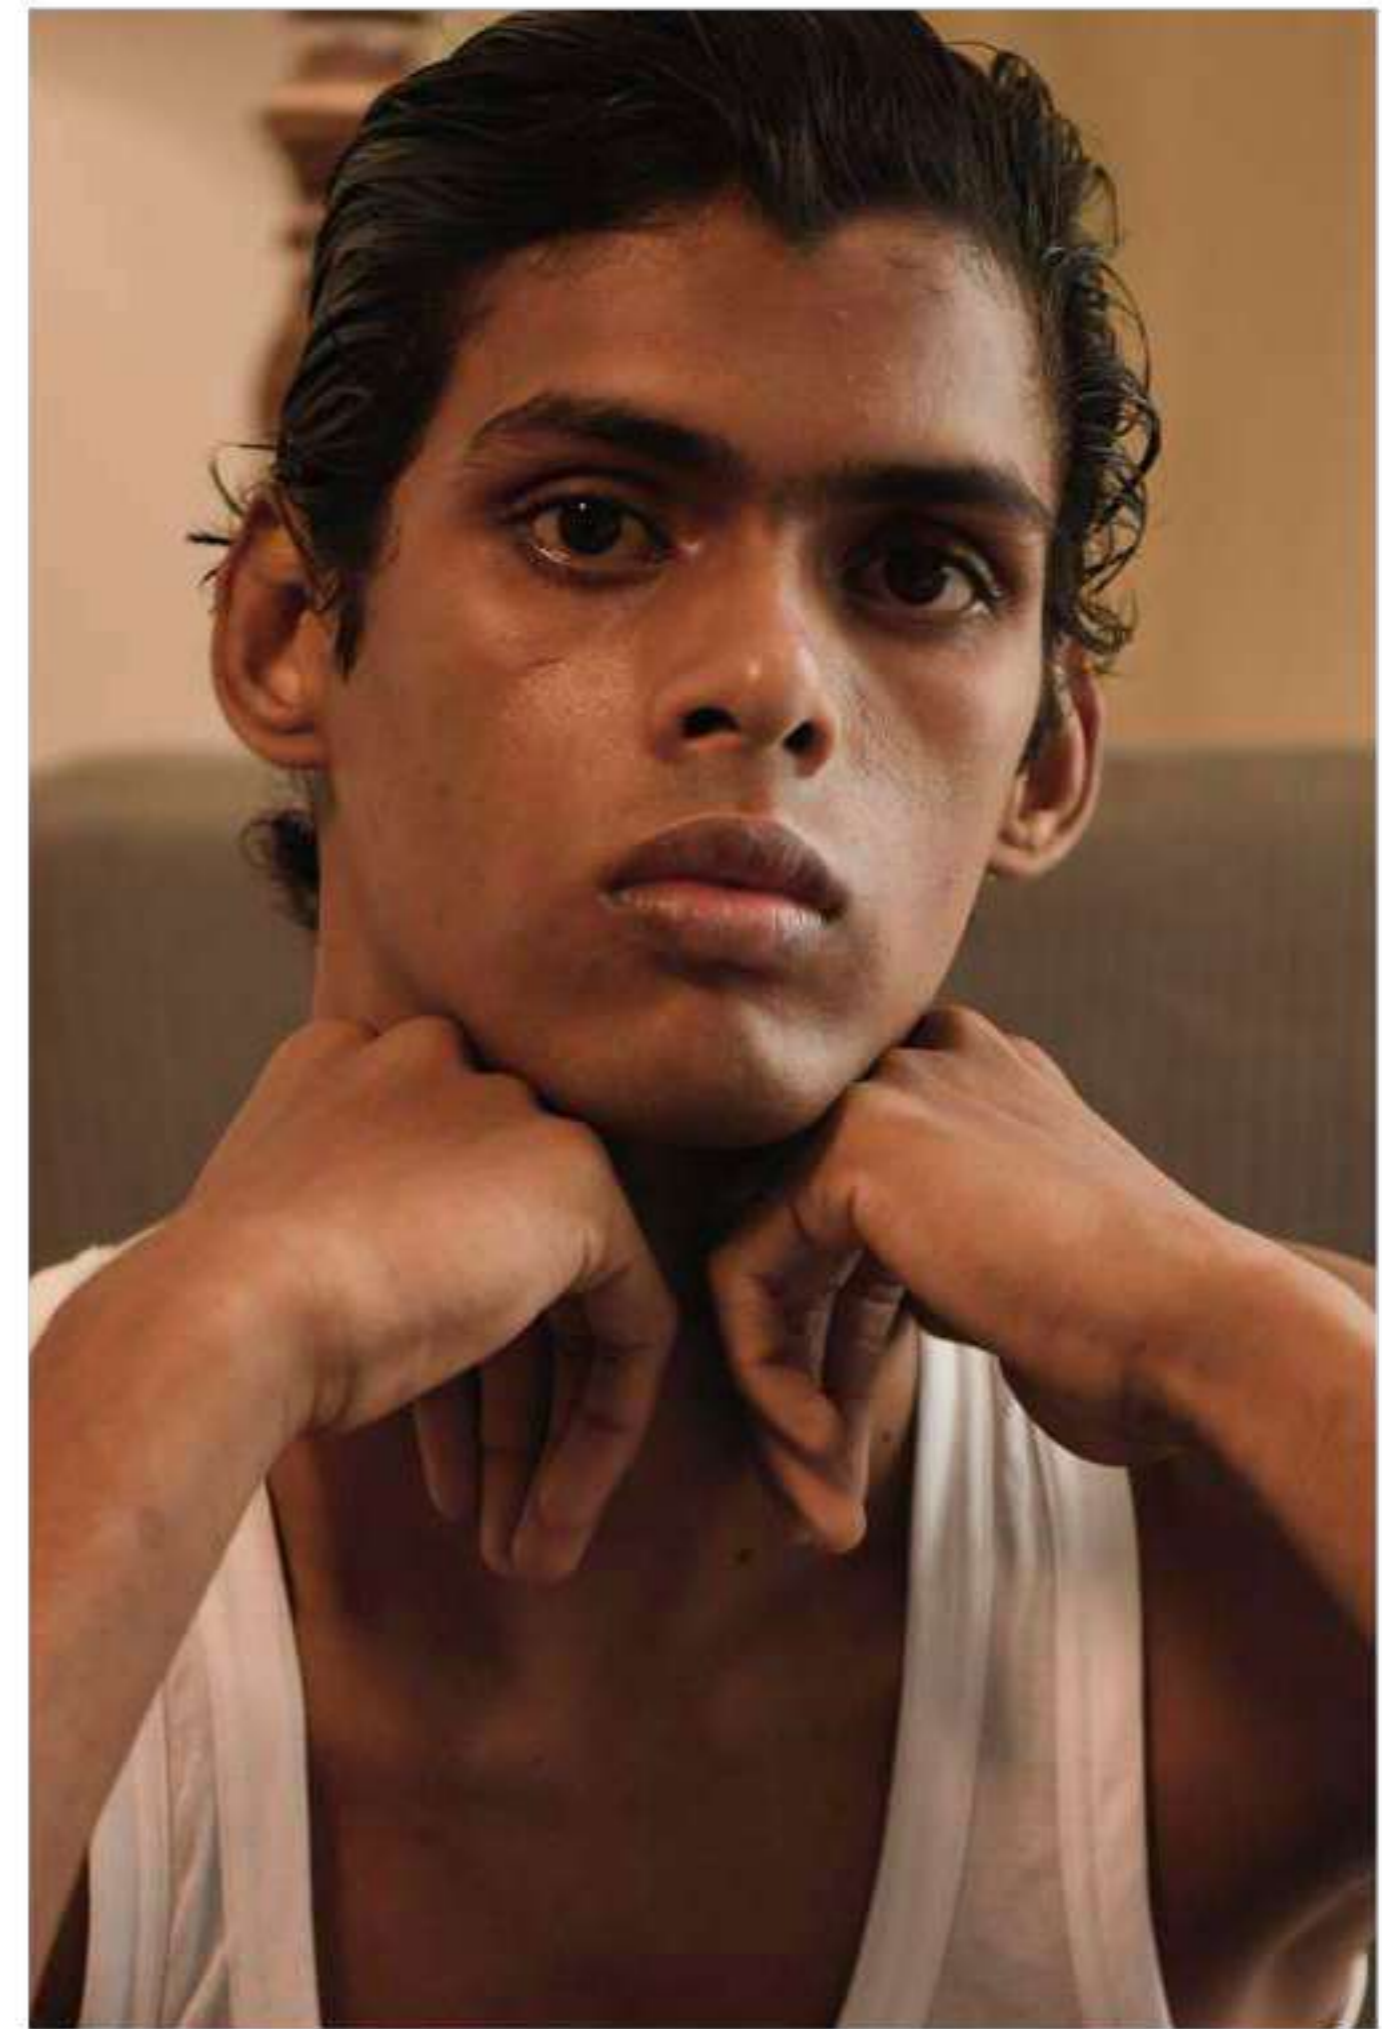

NASIR CHAUDHARY. HEIGHT 6'1½" CHEST 37 WAIST 30 HIPS 36 SHOE SIZE 43 TOP SIZE M BOTTOM SIZE 29 EYE COLOR BLACK HAIR COLOR DARK BROWN

Bē BEHANCE
anonmodels

E-MAIL
models@anonmodels.com

PINTEREST
anonmodels

INSTAGRAM
anonmodels.in

FACEBOOK
anonmodels