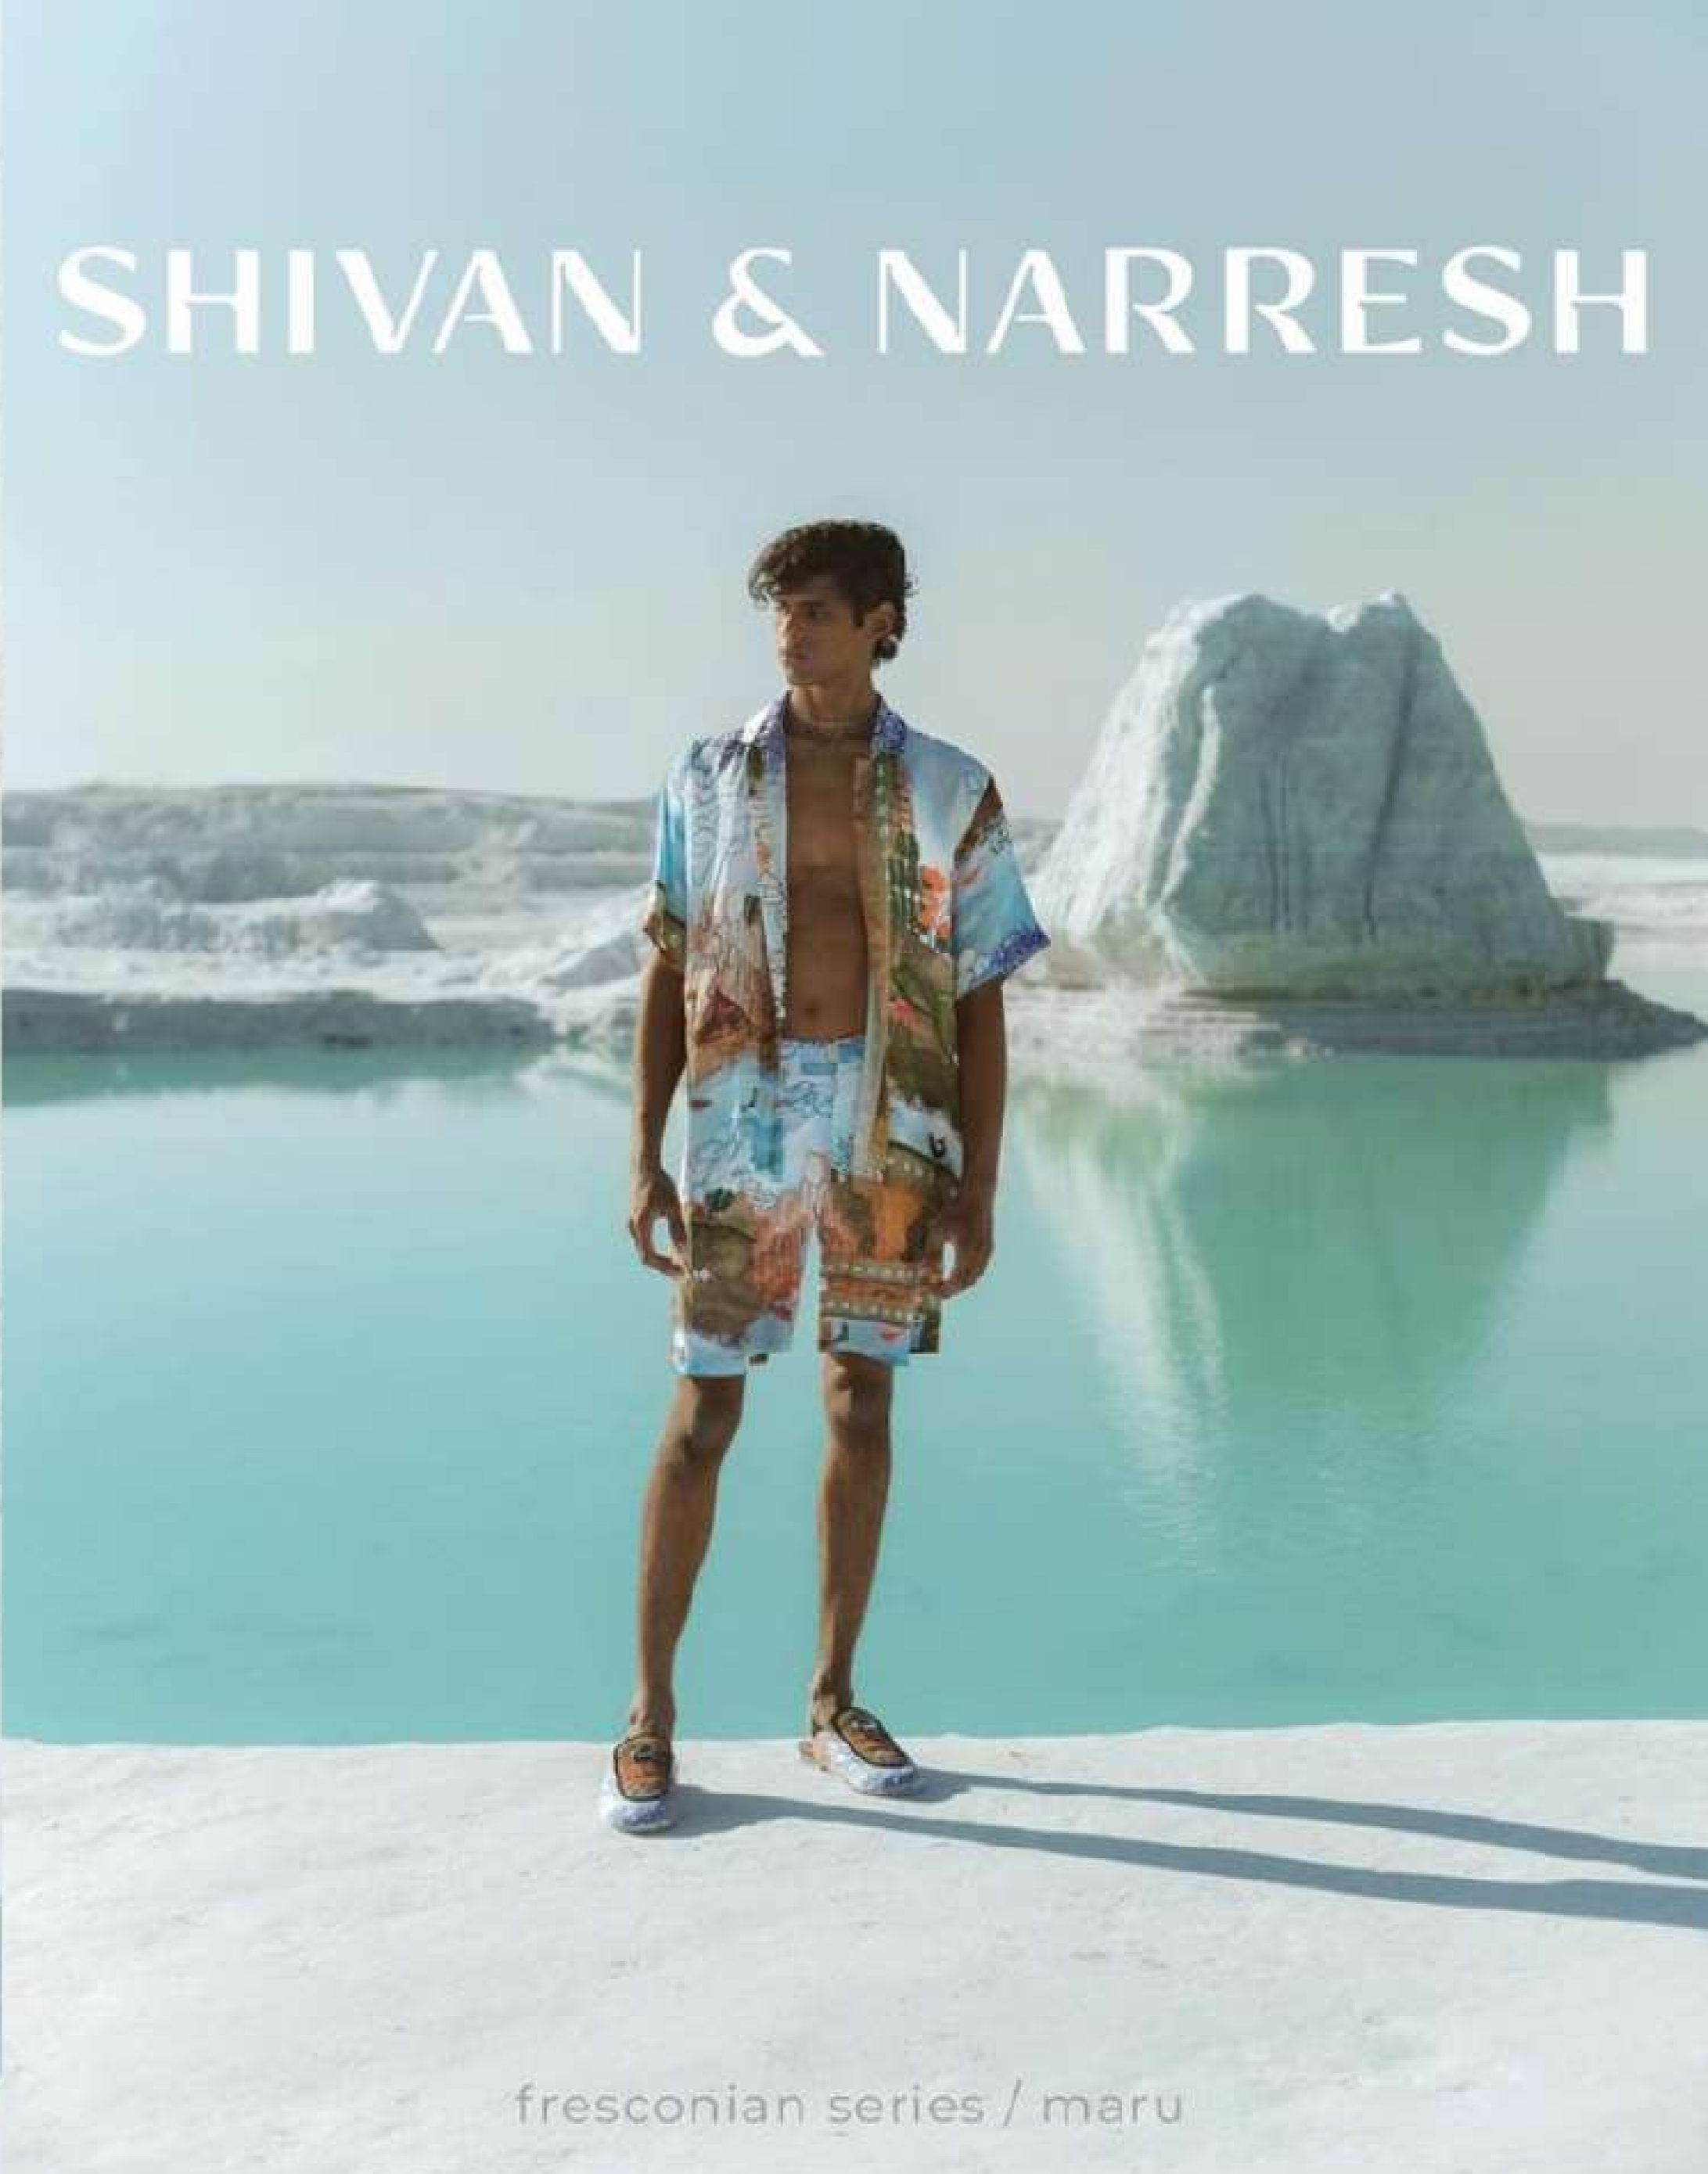

SHIVAN & NARRESH

fresconian series / maru

NASIR CHAUDHARY. HEIGHT 6'11/2" CHEST 37 WAIST 30 HIPS 36 SHOE SIZE 43 TOP SIZE M BOTTOM SIZE 29 EYE COLOR BLACK HAIR COLOR DARK BROWN

Be BEHANCE anonmodels | E-MAIL models@anonmodels.com | PINTEREST anonmodels | INSTAGRAM anonmodels.in | FACEBOOK anonmodels